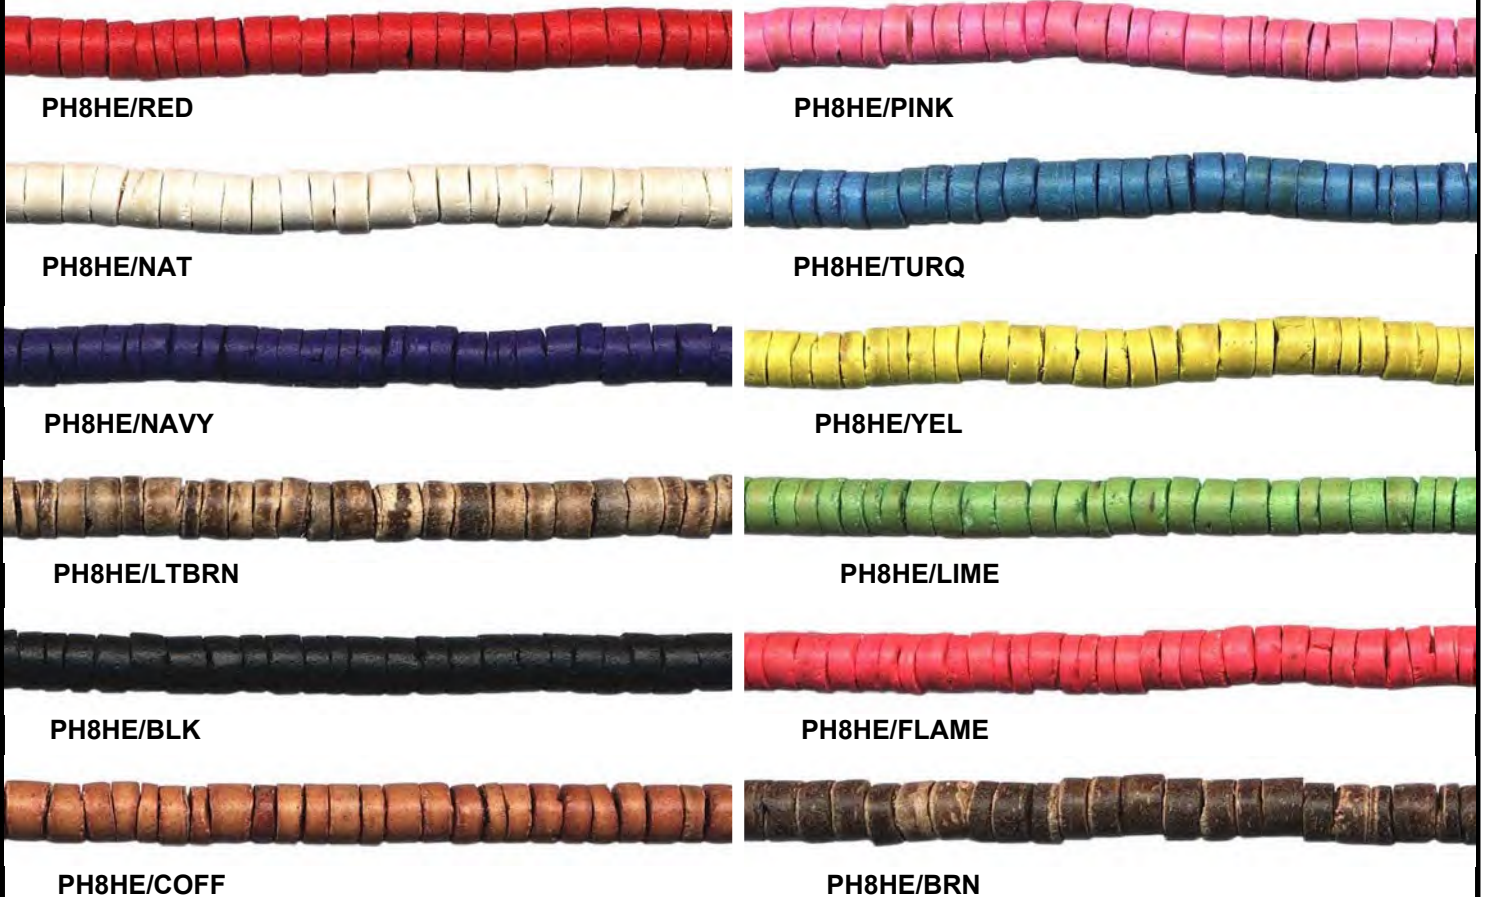

WB19230/NAT

WB19230/BL

WB19230/BLK

WB19230/GRN

WB19230/GRY

WB19230/IVO

WB19230/PK

WB19230/RD

WB19230/WAL

WB19230/YE

WB19230/WHT

WB26262/NAT

WB26262/BLK

WB26262/GRY

WB26262/WHT

WB26263/WAL

WB26263/BLK

WB26263/GRY

WB26263/WHT

WB30MMSH/NAT

WB30MMSH/RD

WB30MMSH/WAL

WB30MMLH/NAT

WB30MMLH/BLK

WB30MMLH/GRY

WB30MMLH/WAL

WB30MMLH/WHT

Tous les items sont de grandeur réelle
 ou autrement indiqué.

All items in this flyer are actual size unless
 indicated otherwise.

WB Style + Colour

PERLES EN BAMBOO BAMBOO BEADS