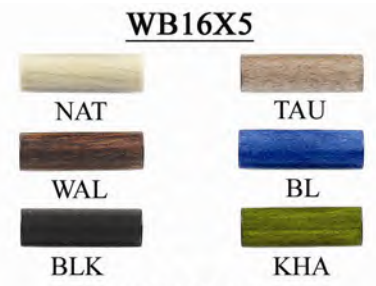

WB19230/NAT

WB19230/BL

WB19230/BLK

WB19230/GRN

WB19230/GRY

WB19230/IVO

WB19230/PK

WB19230/RD

WB19230/WAL

WB19230/YE

WB19230/WHT

WB26262/NAT

WB26262/BLK

WB26262/GRY

WB26262/WHT

WB26263/WAL

WB26263/BLK

WB26263/GRY

WB26263/WHT

WB30MMSH/NAT

WB30MMSH/RD

WB30MMSH/WAL

WB30MMLH/NAT

WB30MMLH/BLK

WB30MMLH/GRY

WB30MMLH/WAL

WB30MMLH/WHT

Tous les items sont de grandeur réelle
 ou autrement indiqué.

All items in this flyer are actual size unless
 indicated otherwise.

WB Style + Colour

PERLES EN BAMBOO BAMBOO BEADS