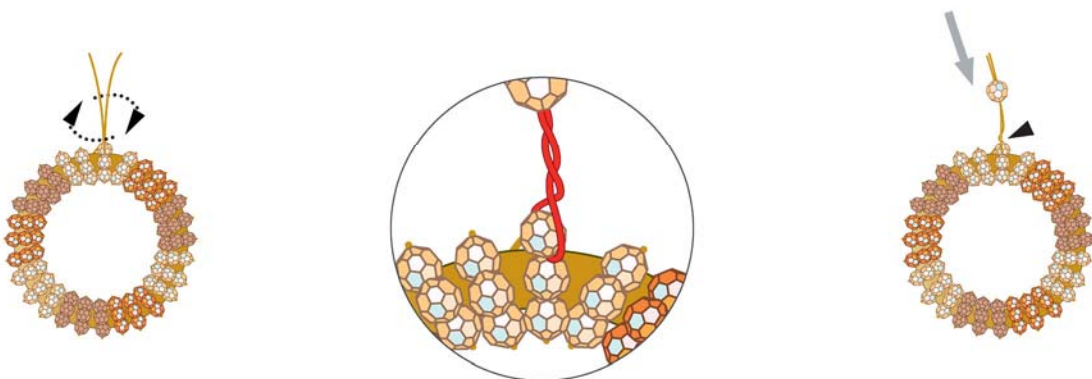

SAVANNAH DREAMS

BEAD-WRAPPED
MOBILE CHARM

BEAD-WRAPPED MOBILE CHARM

CRYSTALLIZED™ – Swarovski Elements

Supplies & Tools

Article	Product Group	Article No.	Amount	Size	Color	Color Code
	Beads	5000	51 pcs.	2 mm	Smoked Topaz	220
	Beads	5000	51 pcs.	2 mm	Crystal Copper	001 COP
	Beads	5000	48 pcs.	2 mm	Crystal Golden Shadow	001 GSHA
	Beads	5000	1 pc.	3 mm	Crystal Golden Shadow	001 GSHA
	Pendants	6790	1 pc.	30 mm	Crystal Golden Shadow	001 GSHA

Supplies
 60 cm brass wire Ø 0.3 mm
 brass ring 23 mm x 2.5 mm
 mobile charm brass, white string
 2 brass jumprings

Tools
 flat nose pliers
 wire cutter
 round nose pliers

STEP 1

STEP 2

STEP 3

STEP 4

STEP 5