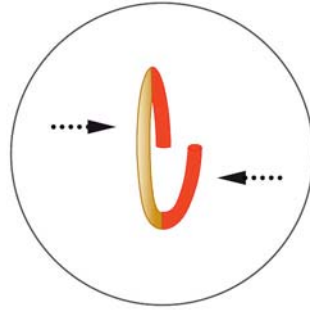

Supplies
 60 cm brass wire Ø 0.3 mm
 brass ring 23 mm x 2.5 mm
 mobile charm brass, white string
 2 brass jumprings

Tools
 flat nose pliers
 wire cutter
 round nose pliers

STEP 1

STEP 2

STEP 3

STEP 4

STEP 5

1

2

STEP 6

STEP 7

STEP 8