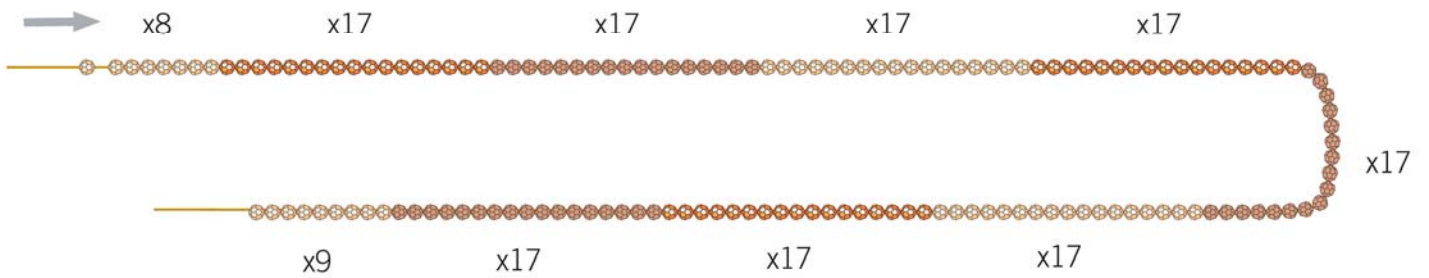

SAVANNAH DREAMS

BEAD-WRAPPED
MOBILE CHARM

BEAD-WRAPPED MOBILE CHARM

CRYSTALLIZED™ – Swarovski Elements

Supplies & Tools

Article	Product Group	Article No.	Amount	Size	Color	Color Code
	Beads	5000	51 pcs.	2 mm	Smoked Topaz	220
	Beads	5000	51 pcs.	2 mm	Crystal Copper	001 COP
	Beads	5000	48 pcs.	2 mm	Crystal Golden Shadow	001 GSHA
	Beads	5000	1 pc.	3 mm	Crystal Golden Shadow	001 GSHA
	Pendants	6790	1 pc.	30 mm	Crystal Golden Shadow	001 GSHA

Supplies
 60 cm brass wire Ø 0.3 mm
 brass ring 23 mm x 2.5 mm
 mobile charm brass, white string
 2 brass jumprings

Tools
 flat nose pliers
 wire cutter
 round nose pliers

STEP 1

STEP 2

STEP 3

STEP 4

STEP 5