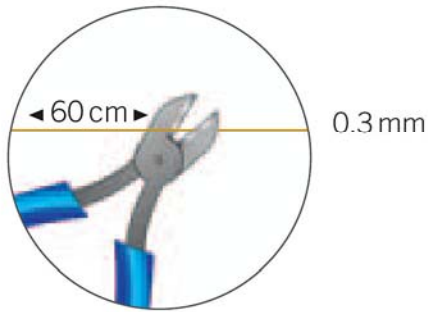

SAVANNAH DREAMS

BEAD-WRAPPED
MOBILE CHARM

BEAD-WRAPPED MOBILE CHARM

CRYSTALLIZED™ – Swarovski Elements

Supplies & Tools

Article	Product Group	Article No.	Amount	Size	Color	Color Code
	Beads	5000	51 pcs.	2 mm	Smoked Topaz	220
	Beads	5000	51 pcs.	2 mm	Crystal Copper	001 COP
	Beads	5000	48 pcs.	2 mm	Crystal Golden Shadow	001 GSHA
	Beads	5000	1 pc.	3 mm	Crystal Golden Shadow	001 GSHA
	Pendants	6790	1 pc.	30 mm	Crystal Golden Shadow	001 GSHA

Supplies
 60 cm brass wire Ø 0.3 mm
 brass ring 23 mm x 2.5 mm
 mobile charm brass, white string
 2 brass jumprings

Tools
 flat nose pliers
 wire cutter
 round nose pliers

STEP 1

STEP 2

STEP 3

STEP 4

STEP 5