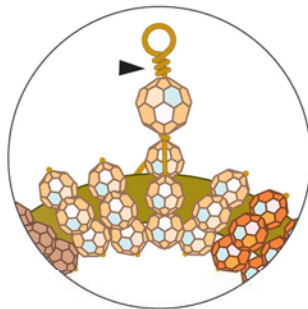

SAVANNAH DREAMS

BEAD-WRAPPED
MOBILE CHARM

BEAD-WRAPPED MOBILE CHARM

CRYSTALLIZED™ – Swarovski Elements

Supplies & Tools

Article	Product Group	Article No.	Amount	Size	Color	Color Code
	Beads	5000	51 pcs.	2 mm	Smoked Topaz	220
	Beads	5000	51 pcs.	2 mm	Crystal Copper	001 COP
	Beads	5000	48 pcs.	2 mm	Crystal Golden Shadow	001 GSHA
	Beads	5000	1 pc.	3 mm	Crystal Golden Shadow	001 GSHA
	Pendants	6790	1 pc.	30 mm	Crystal Golden Shadow	001 GSHA

Supplies
 60 cm brass wire Ø 0.3 mm
 brass ring 23 mm x 2.5 mm
 mobile charm brass, white string
 2 brass jumprings

Tools
 flat nose pliers
 wire cutter
 round nose pliers

STEP 1

STEP 2

STEP 3

STEP 4

STEP 5

1

2

STEP 6

STEP 7

STEP 8