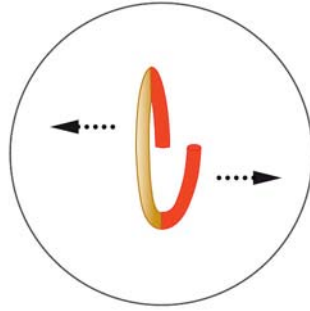

Supplies
 60 cm brass wire Ø 0.3 mm
 brass ring 23 mm x 2.5 mm
 mobile charm brass, white string
 2 brass jumprings

Tools
 flat nose pliers
 wire cutter
 round nose pliers

STEP 1

STEP 2

STEP 3

STEP 4

STEP 5

1

2

STEP 6

STEP 7

STEP 8