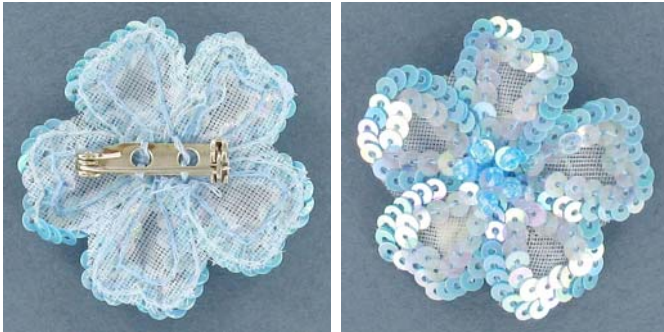

Broche fleur perles / Beaded Flower Pins

FP542/BLK
 5cm, 2"

FP542/RED
 5cm, 2"

FP542/LILAC
 5cm, 2"

FP542/LTBL
 5cm, 2"

FP542/PINK
 5cm, 2"

FP548/PINK
 8cm, 3 1/4"

FP548/WHT
 8cm, 3 1/4"

Broche / Pins

FP2693/LTBL
4cm, 1.5"

FP4665/ORG
8cm, 3"

FP548/BLK
8cm, 3 1/4"

FP2331/PEACH
7.5 x 6.5cm,
3"x2.5"

Broche / Pins

FP2919/ABAQ
 5 x 4.5cm, 2" x 1.75"

FP2919/ABPK
 5 x 4.5cm, 2" x 1.75"

FP4668/GRN
 5.5 x 4cm, 2" x 1 5/8"

FP1191/BLK
 9 x 18cm,
 3.5" x 7"

FP4668/FUS
 5.5 x 4cm, 2" x 1 5/8"

FP4668/ORG
 5.5 x 4cm, 2" x 1 5/8"

FP4668/YEL
 5.5 x 4cm, 2" x 1 5/8"

FP4668/LTGRN
 5.5 x 4cm, 2" x 1 5/8"

Broche / Pins

FP4354/PUR
9 x 7cm,
3.5" x 2.75"

FP4354/RD
9 x 7cm,
3.5" x 2.75"

FP4354/LTBL
9 x 7cm,
3.5" x 2.75"

FP4354/ROSE
9 x 7cm,
3.5" x 2.75"