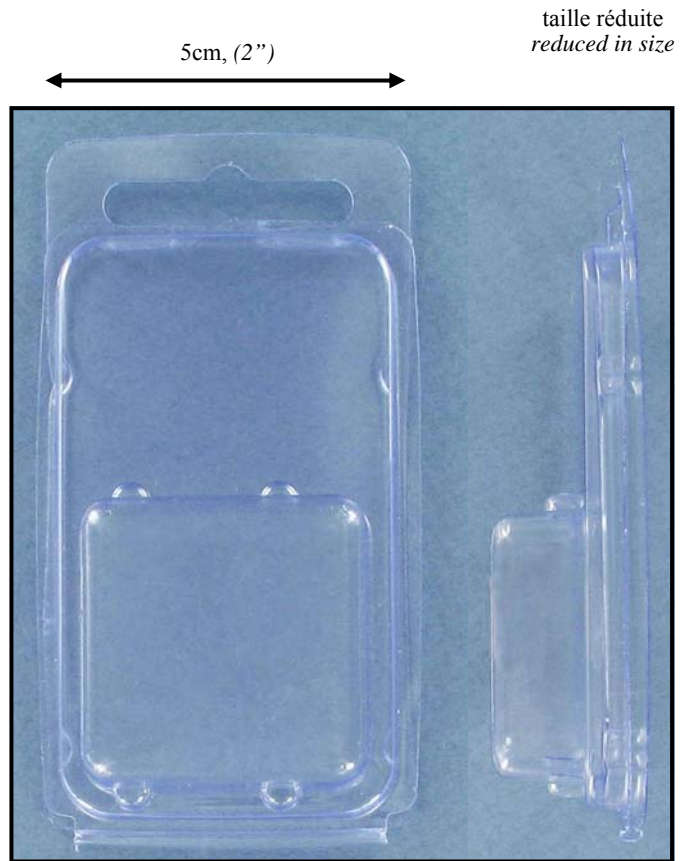

JDPCLMED/CLR

*taille réduite
reduced in size*

9.5cm (3.75")

JDPCL5/CLR

Sacs avec rabat adhesive Sacs en plastique transparent

Resealable (Adhesive) Clear Plastic Bags

ZL50X70SS

5 x 7 cm, (2" x 2.75")

ZL50X250SS

5 x 25 cm, (2" x 10")

ZL70X80SS

7 x 8 cm, (2.75" x 3")

ZL70X120SS

7 x 12 cm, (2.75" x 4.5")

ZL90X120SS

9 x 12 cm, (3.5" x 4.5")

ZL150X150SS

15 x 15 cm, (5.75" x 5.75")

Sacs à ouverture-éclair / Self Sealing Bags

sans bande	avec bande blanche	
<i>no patch</i>	<i>with patch</i>	en pouces
millimètre	millimètre	inches
ZL50X50		2 x 2
ZL50X60	ZL50X60P	2 x 2 ¼
ZL50X70	ZL50X70P	2 x 2 ¾
ZL60X85	ZL60X85P	2 ¼ x 3 ¼
ZL70X100	ZL70X100P	2 ¾ x 4
ZL80X120	ZL80X120P	3 ½ x 4 ¾
ZL100X100		4 x 4
ZL100X140	ZL100X140P	4 x 5 ½
ZL120X100		4 ¾ x 4
ZL140X200	ZL140X200P	5 ½ x 8
ZL230X280	ZL230X280P	9 x 11 ¼

W: 20.3cm, (8")
H: 21cm, (8.25")
D: 15.2cm, (6")

Fabric carrying case with 5 plastic boxes with removable dividers.

Removable and adjustable shoulder with hand strap.

Features 6 storage pouches, 2 on each side, one on the back and a front zippered pocket.