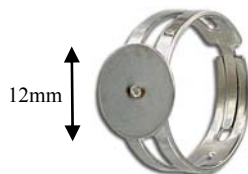

FR4C12MM/SS
taille/size 8½ +