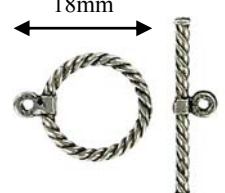

Fermeoirs

“CLM”

Clasps

CLM1/PW

CLM27/PW

CLM4/GPW

CLM4/PW

CLM4/SPW

CLM14/PW

CLM15/PW

CLM21/PW

CLM26/PW

CLM11/PW

CLM11/XBPW

CLM12/PW

CLM2/GPW

CLM2/PW

CLM2/XCPW

CLM2/SPW

ÉTAIN  
PEWTER

GPW  
PW  
BPW  
XBPW  
XCPW  
SPW

CLM38/PW  
CC/880FR/WH  
JR5MM/WH  
6010/13X6/217

CLM46/PW  
CC/245SF/WH  
JR4MM/WH  
6000/13X6/101

CLM41/PW

**CLM49/PW**  
27x24mm

**CLM53/PW**  
39mm

**CLM54/PW**  
41mm