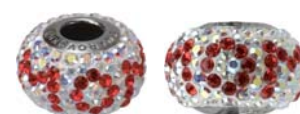

**86001/8MM/204SS**  
 diamante noir  
*black diamond*

**86001/8MM/429SS**  
 ombre dorée cristal  
*crystal golden shadow*

**81304/14/203SS**

**81304/14/208SS**

**84601/14/216SS**  
 rose clair  
*light rose*

**84601/14/218SS**  
 siam clair  
*light siam*

**84702/14/273SS**  
 padparasha

**84802/14/218SS**  
 siam clair

**84902/14/216SS**  
 rose clair  
*light rose*

**84902/14/218SS**  
 siam clair  
*light siam*